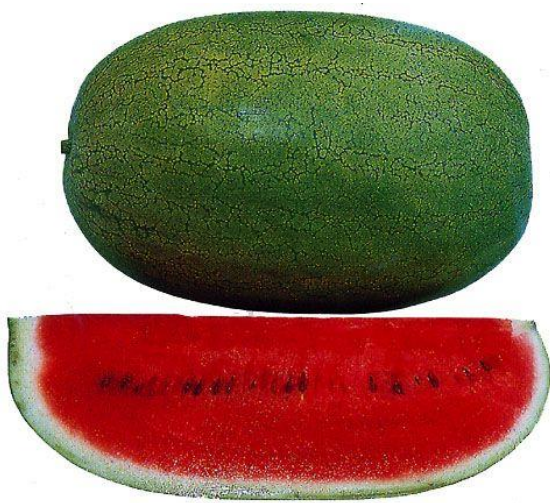

# WATERMELON

Charleston Grey

**HWA-654 F1**

<b>Type</b>	Charleston grey
<b>Shape</b>	Short oblong
<b>Weight</b>	10 - 12 kg
<b>Fruit</b>	Thick rind suitable for transporting
<b>Color</b>	Green skin
<b>Flesh</b>	Nice red color, Tasty with brix 11
<b>Maturity</b>	80~90
<b>Resistances</b>	FUSARIUM R2
<b>Remarks</b>	Large fruit, better tolerance to cool climate